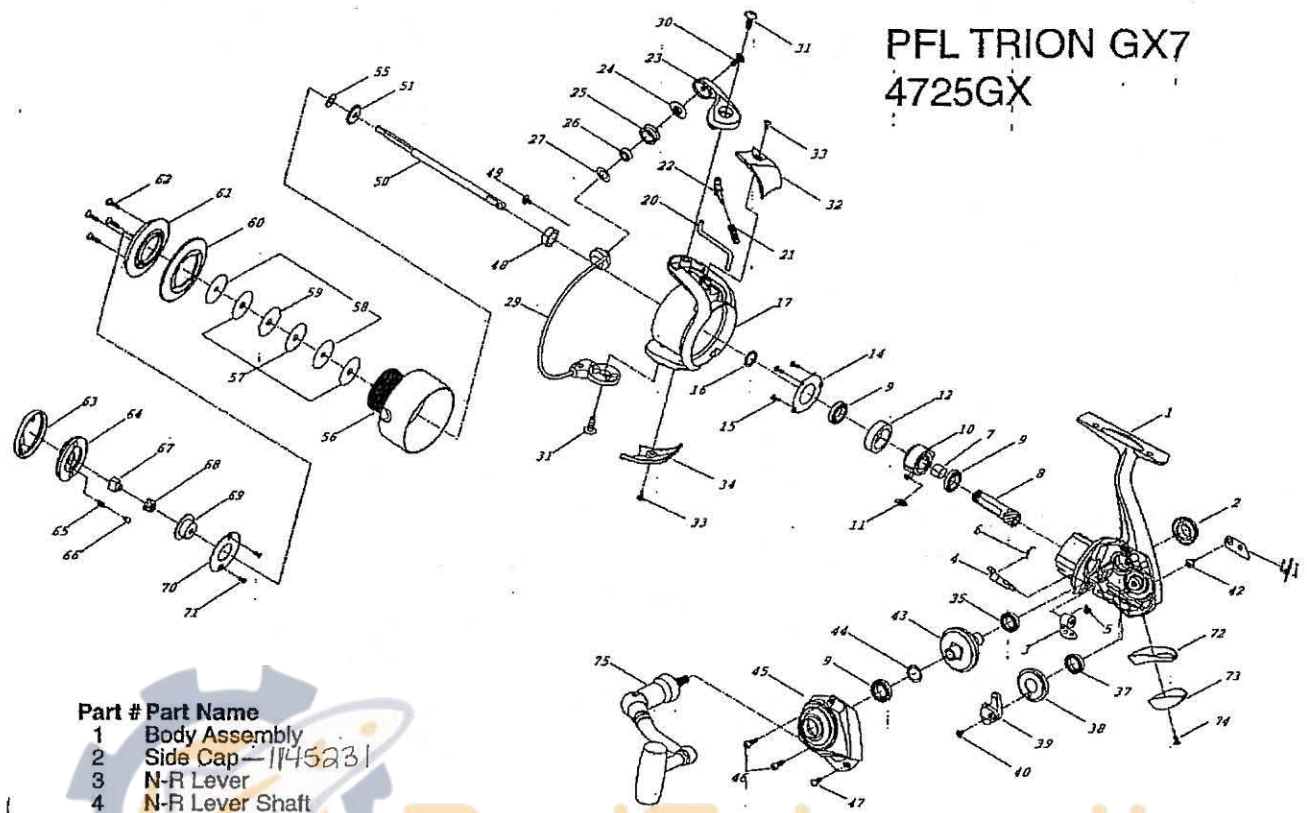

TRION GX7-4725 GX

PFL TRION GX7  
4725GX

- | Part # | Part Name                   |
|--------|-----------------------------|
| 1      | Body Assembly               |
| 2      | Side Cap-1145231            |
| 3      | N-R Lever                   |
| 4      | N-R Lever Shaft             |
| 5      | N-R Lever Screw             |
| 6      | N-R Lever Spring-1146737    |
| 7      | Clutch Sleeve               |
| 8      | Pinion                      |
| 9      | Ball Bearing-1145082        |
| 10     | One-Way Clutch-1145111      |
| 11     | Clutch Spring-1146736       |
| 12     | Bearing Sleeve              |
| 14     | Bearing Cover               |
| 15     | Screw                       |
| 16     | Clutch Washer               |
| 17     | Rotor                       |
| 20     | Trip Plunger                |
| 21     | Bail Arm Spring-1146719     |
| 22     | Bail Arm Guide-1145730      |
| 23     | Bail Arm                    |
| 24     | Line Roller Washer          |
| 25     | Line Roller-1146125         |
| 26     | Line Roller Bearing-1145115 |
| 27     | Line Roller Washer          |
| 29     | Bail Wire Assembly-1144942  |
| 30     | L-Roller Screw              |
| 31     | Bail Arm Screw              |
| 32     | Bail Arm Cover              |
| 33     | Bail Arm Cover Screw        |
| 34     | Bail Holder Cover           |
| 35     | Drive Gear Bearing-1145076  |
| 37     | O/S Gear Bearing-1145101    |
| 38     | O/S Gear-1145053            |
| 39     | O/S Slider                  |
| 40     | O/S Slider Screw            |
| 41     | O/S Slider Plate            |
| 42     | O/S Slider Plate Screw      |
| 43     | Drive Gear-1145654          |
| 44     | Gear Washer-1146817         |
| 45     | Body Cover Assembly         |